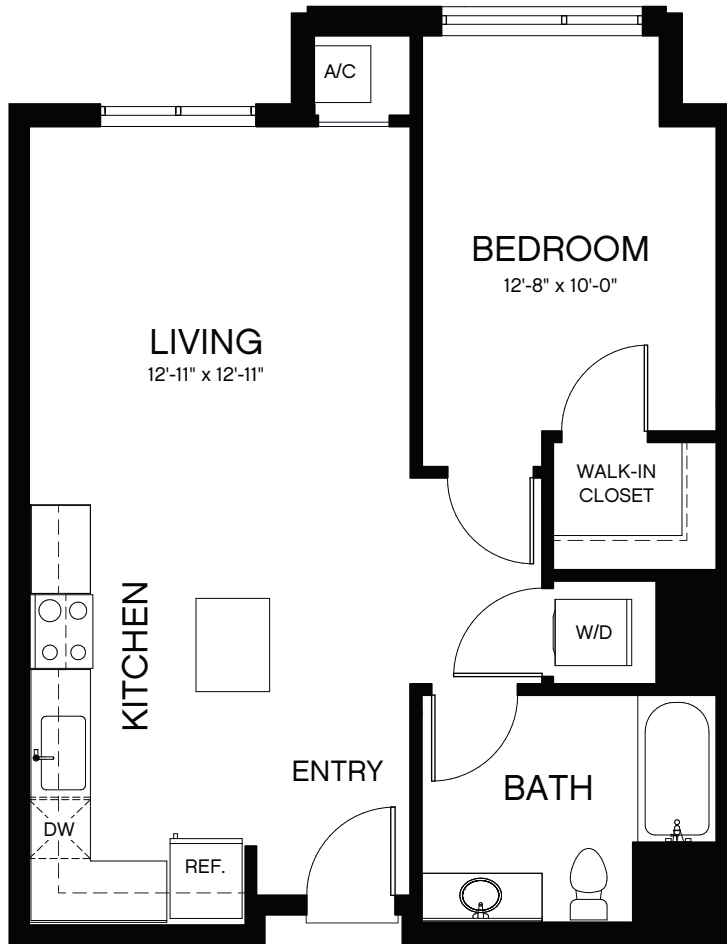

Plan 1B 1 Bedroom • 1 Bath • 652-660 sq. Ft.

NOTES

4901 Broadway, Oakland, CA 94611 BaxterOnBroadway.com