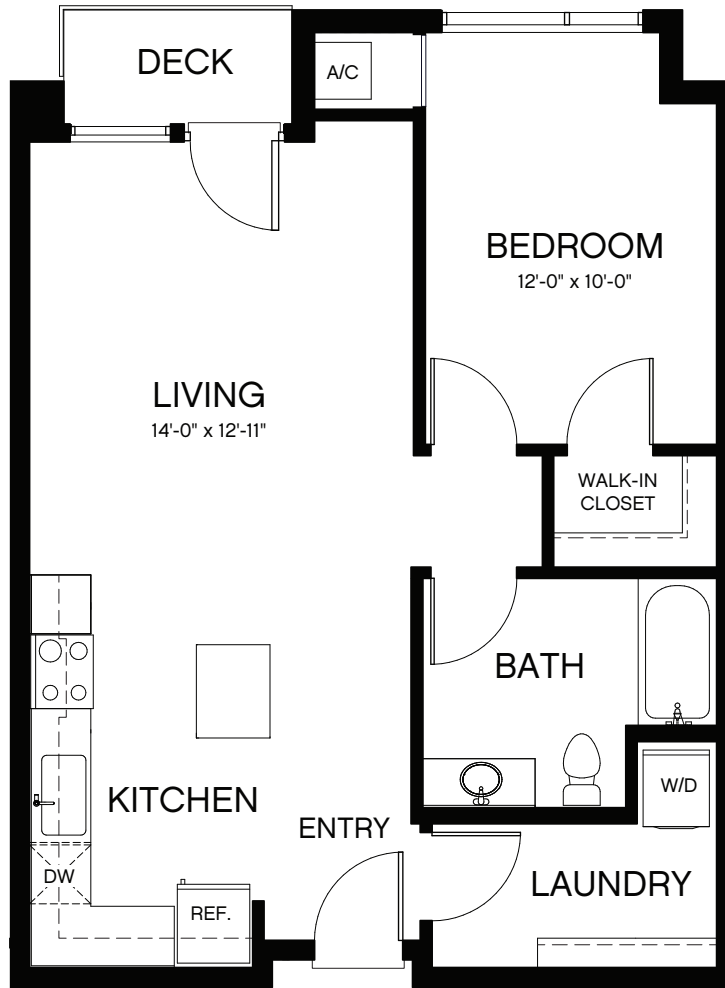

Plan 1A 1 Bedroom • 1 Bath • 657-742 sq. Ft.

NOTES

4901 Broadway, Oakland, CA 94611 BaxterOnBroadway.com